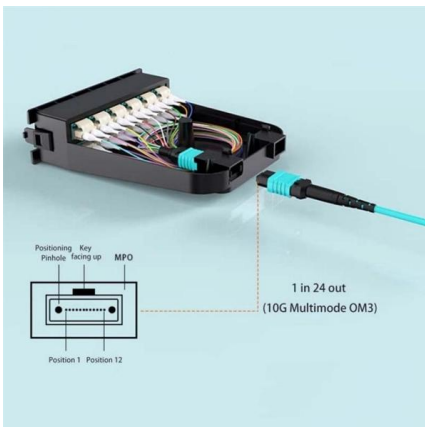

FTTH 24 Core Fiber Optic Distribution Box Optical Fiber Terminal Box

FTTH 24 core fiber terminal box is suitable for the distribution and terminal connection for various kinds of optical fiber system, especially suitable for mini-network terminal distribution, in which the optical

Fiber optic cable termination box FODB-24

Fiber optic cable termination box FODB-24 also called 24 core fiber distribution box, is a device used to terminate and distribute feeder optical cable to fiber optical

24-CORE FIBER OPTIC TERMINAL BOX - Artic

AERIAL SINGLE TUBE - CENTRAL TUBE FO CABLES. DUCT - LASHED FO CABLES. SHIELDED & ARMORED FO CABLES. MICRO DUCTS -