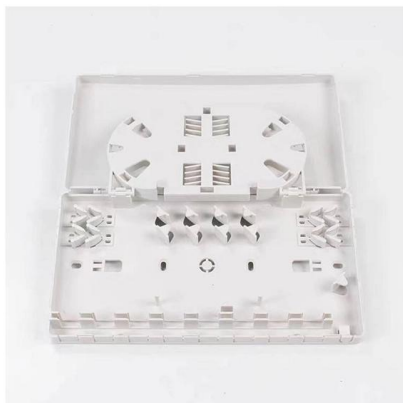

FTTH 24 Core Fiber Optic Distribution Box Optical Fiber Terminal Box

FTTH 24 core fiber terminal box is suitable for the distribution and terminal connection for various kinds of optical fiber system, especially suitable for mini-network terminal distribution, in which the optical

Fiber optic cable termination box FODB-24

Fiber optic cable termination box FODB-24 also called 24 core fiber distribution box, is a device used to terminate and distribute feeder optical cable to fiber optical

24-CORE FIBER OPTIC TERMINAL BOX - Artic

AERIAL SINGLE TUBE - CENTRAL TUBE FO CABLES. DUCT - LASHED FO CABLES. SHIELDED & ARMORED FO CABLES. MICRO DUCTS -