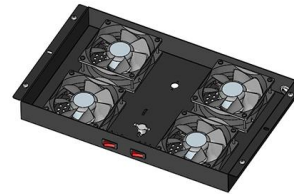

The 24 core fiber optic terminal box suits different kinds of fiber pigtailed and optical adapters. Installation of the fiber optic terminal box: Peel the cable, take off the outer and inner housing, as well as loose