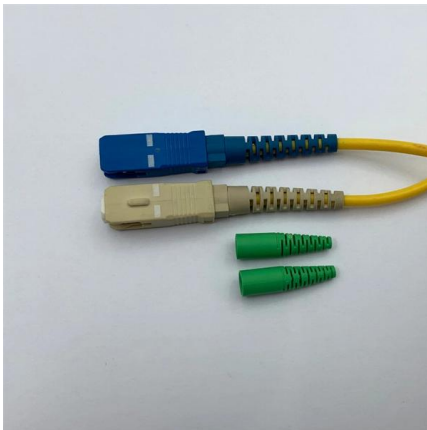

JP Distribution Box

JP Series Comprehensive Distribution Box (Compensation, Control, Terminal, Lighting) The JP series outdoor comprehensive distribution box is a multifunctional outdoor distribution device that integrates

JP Cabinet Distribution Box , Histe

Explore the details of Histe JP Cabinet Distribution Box, and feel free to contact us for quotation. Histe - your professional cable accessories supplier!

Metal Enclosures, Cabinets & Box Manufacturer

Saipwell specializes in custom Metal Enclosures, Cabinets, Boxes, and NEMA Enclosures. We offer fast production, flexible customization,