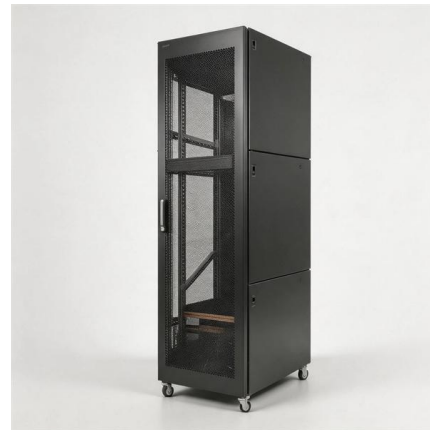

Italy Bissau Suspended Platform Distribution Box

Italy Bissau Suspended Platform Distribution Box

gegis® RAN DISTRIBUTION BOXE

DISTRIBUTION BOX WIV TEMPORARY ELECTRICAL INSTALLATION Our fully pluggable surface-mounted installation distribution boxes are ideal for trade fairs, events and similar occasions where

Suspended Platform Heading Systems For Safe High-Performance Tunneling

High mechanization of the drill & blast tunneling initially required a substantial investment from the contractor, especially as four identical Suspended Platform heading systems were ordered from Rowa.

ZLP630 Suspended Platform - Europe Rigid

The complete system consists of the working platform equipped with two electric LTD hoists and the support wheels, suspended by means of steel wire ropes from a