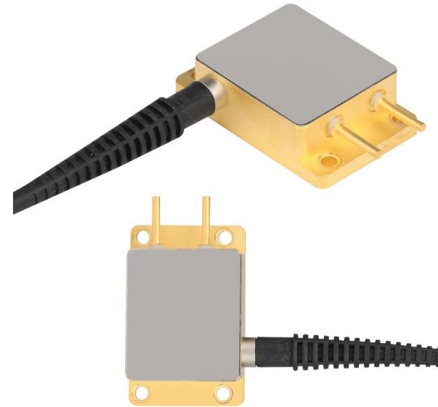

Electrical Distribution Box|OC Outdoor Cabinets|Ea

Electrical Distribution Box Following ANSI/EIA RS-310-C Standard, our products are able to keep communication far from exploding under sun, heat radiation, rain,

Cable Distribution Box for Outdoor Distribution

Our Cable Distribution Box is pre-engineered for easy installation and operation. It includes fault interrupters, vacuum switches, and fuse options inside a compact,

Circuit Breaker Distribution Box Electrical, Outdoor

?Wide Application?Suitable for indoor and outdoor electrical, communication, control panels, terminal boxes, PCB BOX, ads distribution box, unloading