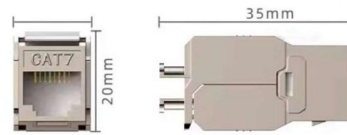

Panel Distribution Cabinets

Our distribution panels are assembled with customer specific cable widths, adapters and connectors. We also design and manufacture panel distribution cabinets for

Contact Us

For datasheets, pricing, or custom high-speed optical interconnect solutions, please visit:

<https://www.syropy.com.pl>