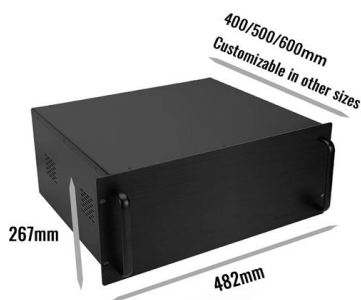

B-Line series Cable Tray Design Considerations

Is your cable tray system optimized for safety, dependability, space and cost savings? Cable tray (or cable ladder) systems are a popular alternative to electrical conduit systems, as they have an