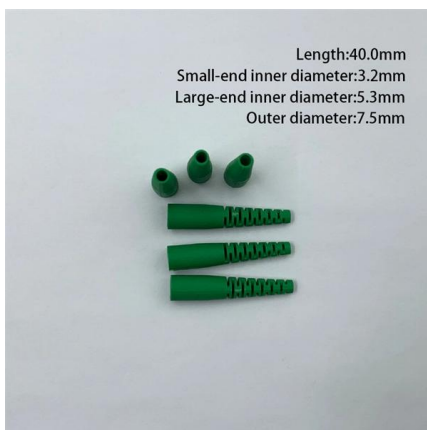

Cable Tray vs. Cable Basket vs. Cable Ladder vs. Cable

Compare cable trays, baskets, ladders, and trunking. Learn the key differences in load capacity, airflow, and installation to choose the best