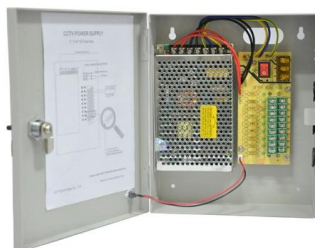

S5720S-28P-PWR-LI-AC

Watch on The Huawei S5720S-28P-PWR-LI-AC is a Layer 3 Gigabit Ethernet switch designed for enterprise campus networks and high-density PoE deployments. It offers 24 10/100/1000BASE-T