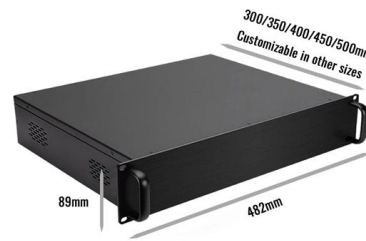

The S5700-EI series gigabit enterprise switches (S5700-EI) are next-generation energy-saving switches developed by Huawei to meet the demand for high-bandwidth access and Ethernet multi-service