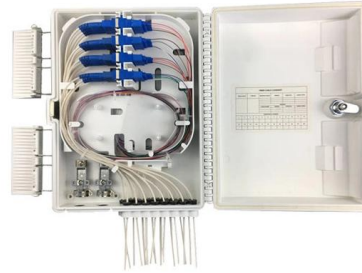

A comprehensive understanding of distribution box

? Introduction Distribution boxes are at the heart of safe and organized electrical systems--whether in residential, commercial, or industrial settings. But

- ☒ IP65/IP55 OUTDOOR CABINET
- ☒ IP54/55
- ☒ OUTDOOR ENERGY STORAGE CABINET
- ☒ OUTDOOR BATTERY CABINET

Metal vs Plastic Electrical Distribution Box - Pros, Cons, and Best

Compare metal and plastic distribution boxes. Learn their pros, cons, and best applications to select the right enclosure for your electrical project.

Distribution Board vs Distribution Box: What are the

For electrical systems, people use and confuse the terms distribution box and distribution board for each other. However they feature unique