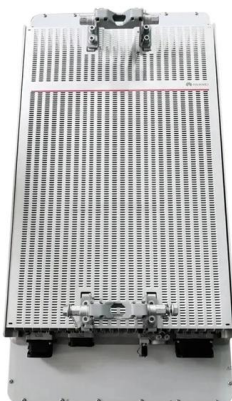

12 types of distribution boxes and how to choose them

Key Factors in Choosing a Distribution Box
Building Type and Size: Start with where it's going. For homes, a residential or flush-mounted box might suffice, but large spaces need sub-distribution

Metal Vs. Plastic Distribution Boxes: Choosing The

Compare metal vs plastic distribution boxes in terms of durability, fire-safety, corrosion resistance, cost, and installation ease for residential,

Understanding Distribution Boxes: A Comprehensive Guide

Learn what a distribution box is, its types, and how to choose the right one for your project. Includes clear examples and expert tips.