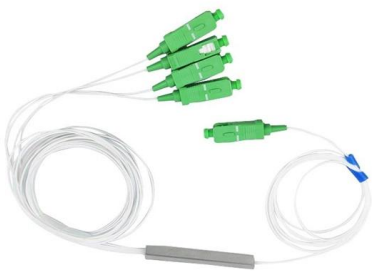

12 types of distribution boxes and how to choose them

Key Factors in Choosing a Distribution Box
Building Type and Size: Start with where it's going. For homes, a residential or flush-mounted box might suffice, but large spaces need sub-distribution