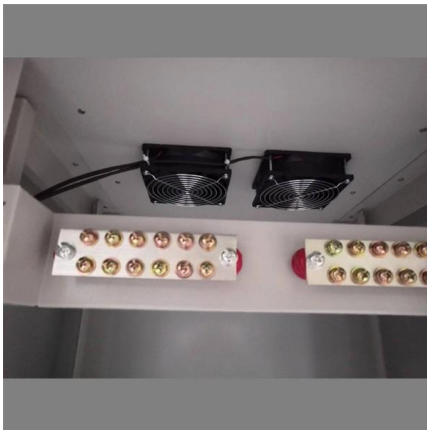

Is a multimedia box a fiber optic home delivery box

Overview

A multimedia box, sometimes referred to as a fiber optic distribution box or customer terminal box, is a protective enclosure used to house fiber optic connections, splitters, and sometimes electrical or coaxial components. This article provides an overview of multimedia boxes and discusses their significance for intelligent buildings, particularly SDGI fiber, OSFP transceiver standards, and OPGW (optical ground wires). It also emphasizes the importance of durable cable types, such as aluminum-clad steel wire and.

Fiber Optic Network Multimedia Box for Ceiling/Wall

Designed to be surface mounted on ceilings or walls and connected with tubes and cables. The box is mainly used for installation of ONTs (Optical Network Terminal) and other network equipment. Can

Complete Guide to Fiber Optic Home Networking

Build a home fiber network for 1-2 Gbps speeds with this complete guide to installation, troubleshooting, and performance.

Splicebox

Splicebox Splicebox with different plugs
Splicebox with interior splice cassette A splice box (also known as splice distributor) is a housing in which fiber optic cables begin or end. Fiber optics are fanned out