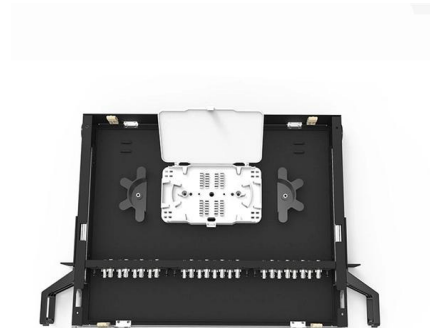

Is a multimedia box a fiber optic home delivery box

Overview

A multimedia box, sometimes referred to as a fiber optic distribution box or customer terminal box, is a protective enclosure used to house fiber optic connections, splitters, and sometimes electrical or coaxial components. This article provides an overview of multimedia boxes and discusses their significance for intelligent buildings, particularly SDGI fiber, OSFP transceiver standards, and OPGW (optical ground wires). It also emphasizes the importance of durable cable types, such as aluminum-clad steel wire and.

Is a multimedia box a fiber optic home delivery box

OPTICAL FIBER OUTLET BOX

OPTICAL FIBER OUTLET BOX Multimedia Box Features & Benefits Support the connection of data cables, FTTH cables and other indoor fiber cables Support both direct fiber connection & fusion

Fiber Box vs. Modem: Clarifying the Distinction

In summary, the ONT or fiber box is specific to fiber optic connections and acts as the interface between the optical fiber network and the customer's network equipment. It is different from

Multimedia Distribution Box

The Signamax Multimedia Distribution Box can be used in a variety of applications (industrial, SOHO, FTTx) where compact standalone distribution devices capable

Modular multimedia outlets handle both copper and fiber cables