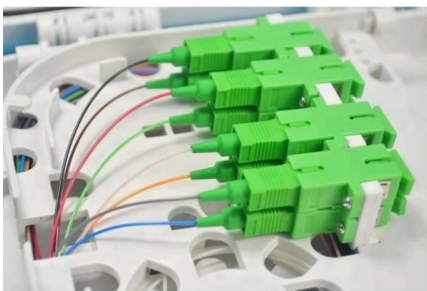

Cable Trays , Cable Management Systems , Snake Tray

Snake Tray manufactures cable trays, power distribution solutions and cost-effective cable management systems for data centers, solar installations, transit & more.

Wire Mesh Cable Tray , Legrand

Wire Mesh Cable Tray Engineered for optimal airflow, this adaptable system minimizes heat buildup to maximize cable loads. The open

What are the main types of cable tray?

A wire mesh cable tray, also known as a basket cable tray, is a type of cable management system constructed from a wire mesh structure. These trays