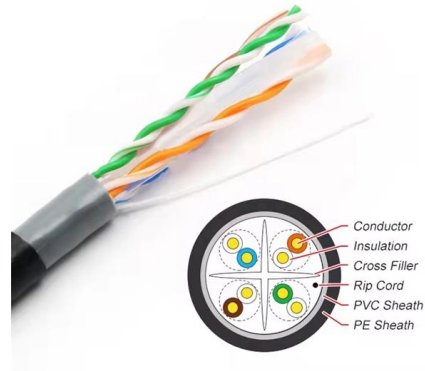

Amazon : Visual Fault Locator

Equip your fiber optic toolkit with a reliable visual fault locator. Find options with long-range detection, universal connectivity, and portable designs.

Fiber Patch Cords: Types and How to Choose the Right

Fiber patch cords are a critical component of modern optical networks, and choosing the right type is essential for ensuring optimal performance, reliability, and cost

Contact Us

For datasheets, pricing, or custom high-speed optical interconnect solutions, please visit:
<https://www.syropy.com.pl>