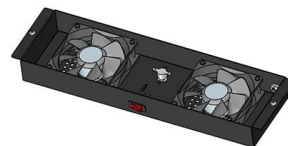

Communication Steel Tower Design and Production Process

The design and production process of communication steel towers involves careful consideration of various factors, from design considerations to the fabrication and assembly of the