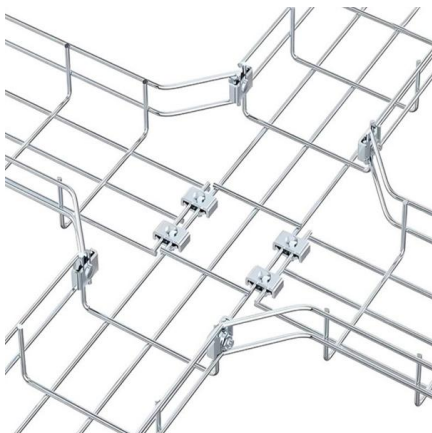

Communication Tower Technology & Infrastructure: Types

Explore communication tower technology & infrastructure. Learn about tower types, structural components, and key technological advances in