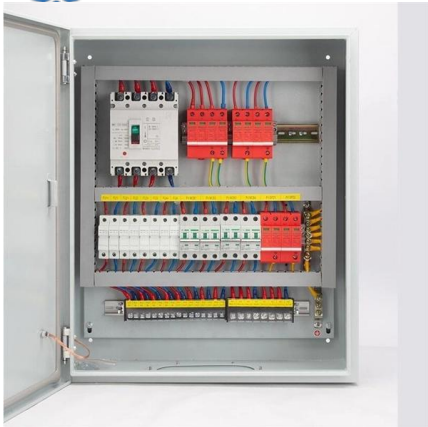

News

Iron towers provide the necessary height and structural integrity to support cellular antennas, enabling seamless communication and data transfer for millions of users. In addition to power transmission,

Understanding The Anatomy of a Telecommunication Tower

The design and placement of antennas, transmitters, and receivers on the tower are meticulously planned to ensure optimal

Analysis and Design of a Steel Communication Tower

The purpose of this paper is to analyze and design a steel communications tower using the Etabs program, and calculate the lateral loads

Communications tower , Wookieepedia , Fandom

The communications tower was a feature of Imperial II-class Star Destroyers and upgraded Imperial I-class Star Destroyers. Located on top of the conning tower, it sat between two deflector shield