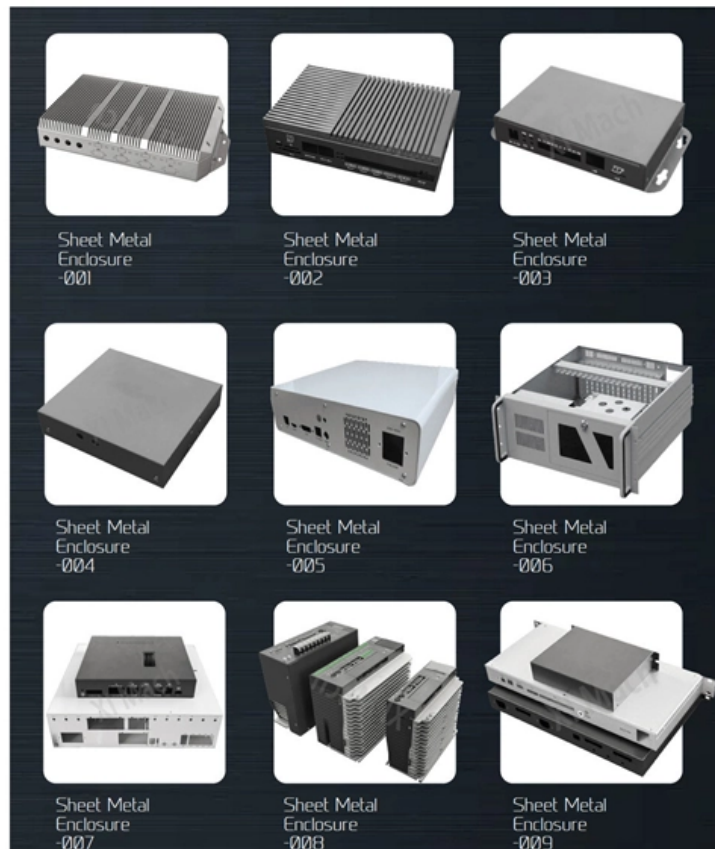

Iron Tower Communication Tower

Overview

Radio masts and towers are typically tall structures designed to support for and, including. Masts are often named after the broadcasting organizations that originally built them or currently use them.