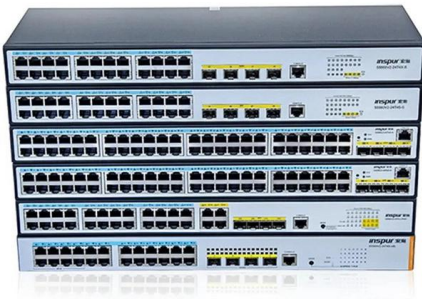

Company Overview

We are specializing in the design, manufacturing, and installation of high-quality iron towers, ensure reliable and efficient support structures for various