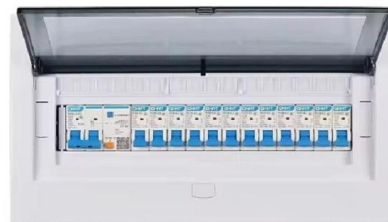

Terminal box , Kempston Controls Electronic Components Distributor

Terminal boxes are components used for lighting and other electrical connections, providing secure and reliable electrical wiring. But them at Kempston Controls.