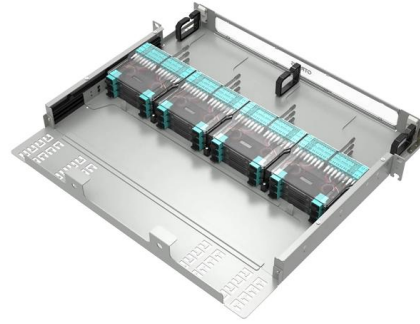

Hier sollte eine Beschreibung angezeigt werden, diese Seite lässt dies jedoch nicht zu.