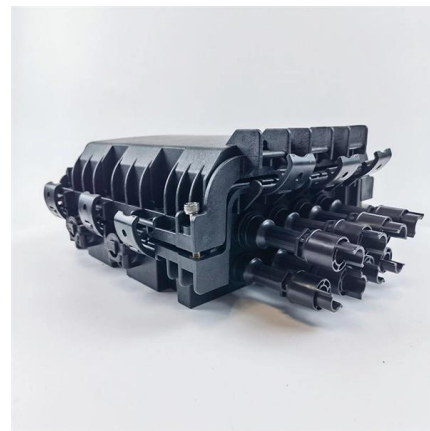

Cable Management , Cable & Cable Management , Screwfix

TrustArc Cookie Consent Manager helps ensure online privacy compliance.