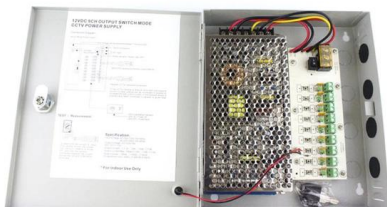

Schneider Electric Announces Easy Modular Data Center All-in-One

Reduced cost: Easy Modular Data Center All-in-One solutions are, on average, 15% less expensive than an equivalent ETO offer, and offer up to 20-year lifecycle. Easy installation: