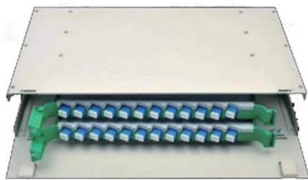

Cable Ladder & Accessories

Wesco Electrical LTD offers a wide range of Cable Ladder & Accessories in Ireland. Available for express delivery. Order Online Today.