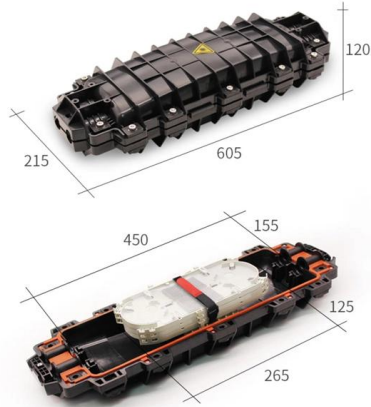

Ireland Ladder Cable Tray Supply

Ireland Ladder Cable Tray Supply

Cable Trays In Ireland

We, the renowned Electrical Cable Trays Manufacturer and Supplier in Ireland, use premium materials like galvanized steel, stainless steel, and fiberglass to manufacture our cable trays. We ensure our

Cable Tray and Ladder

Our cable tray and ladder systems are meticulously crafted using premium-grade materials that adhere to the highest industry standards. Designed to withstand

Our Products

You can select from a wide range of tray sizes, fittings and accessories in various material thicknesses and finishes. Niedax Cable Tray is adaptable to your special needs, customised dimensions are