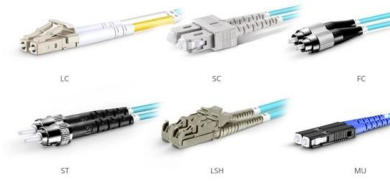

Data Centre Cable Trays: High-Density Cabling Guide

Let's talk about Data Centre Cable Trays and the plans needed for high-density cabling. We will cover the main problems with lots of cables, how to

OM3 Fiber Patch Cable Family