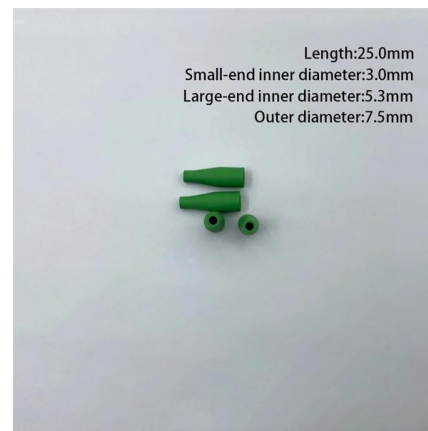

Fully optical networks explained

Fully optical networks explained (June 2022) This short explainer video describes the benefits of fully-optical networks and the technologies involved: Fiber optics, AirPON, Optical Cross-Connects (OXC) The media could not be loaded, either because the server or network failed or because the format is not supported.