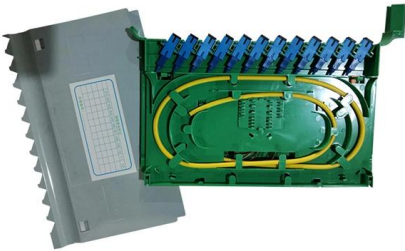

Smart PDU's - Intelligent Power Management , nVent DATA

Explore a diverse selection of Intelligent PDUs, including Enlogic PDUs, tailored to suit your unique requirements. From basic monitoring to advanced metering and switching capabilities, Enlogic PDUs

EL2P Intelligent Power Distribution Unit

Managing and installing a rack power distribution unit (PDU) has never been easier than with the EL2P PDU. Designed to simplify deployment and take stress out of

Kuwait Intelligent PDU Market (2025-2031) , Trends, Outlook & Forecast

Kuwait Intelligent PDU Market The Kuwait Intelligent Power Distribution Unit (PDU) Market offers smart power distribution solutions equipped with monitoring, control, and energy management features for

Burkina Faso Intelligent PDU Market (2025-2031) , Trends, Outlook

Burkina Faso Intelligent PDU Market Overview Intelligent Power Distribution Units (PDUs) are gradually being adopted in Burkina Faso`s data centers and industrial facilities. These devices allow for more