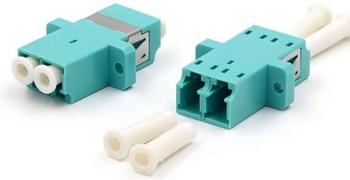

Port , Infinique

Infinique's Intelligent Patch Panel Solution for Copper and Fiber Structured Cabling System provides an automated and versatile remote management of ICT

Infinique Intelligent Fiber Patch Panel 24 Port , Infinique

Infinique Fiber Patch Panels are designed with superior features and provide high density connectivity suitable for datacenters. The panel features include a fully

Intelligent Patch Panel Scanner 24 Ports

Streamline your IT infrastructure management with the AIM Core Component Intelligent Patch Panel Scanner. This powerful device automates the management of your entire ICT infrastructure, from