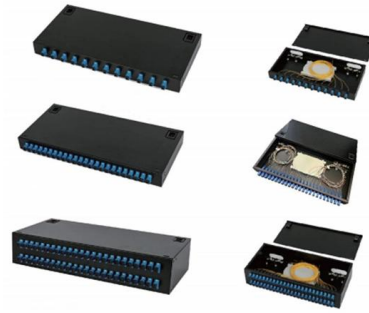

Infinique Fiber Patch Panels are designed with superior features and provide high density connectivity suitable for datacenters. The panel features include a fully

Intelligent Patch Panel Scanner 24 Ports

Streamline your IT infrastructure management with the AIM Core Component Intelligent Patch Panel Scanner. This powerful device automates the management of your entire ICT infrastructure, from

Intelligent Patch Panel

UNICOM's Intelligent Patch Panel is an ideal solution to manage the network infrastructure. The panel features onboard intelligence to guide technicians and

Intelligent Patch Panel Solution

Features and Benefits Auto detection of Patch Cord Status Automatically detects the plugging and unplugging of both copper and fiber patch cords Real-time Monitoring Port adjustment in terms of

24 Port Intelligent Patch Panel Scanner with 1U Space

The AIM Core Component Intelligent Patch Panel Scanner provides automated management for intelligent building ICT infrastructure, including structured