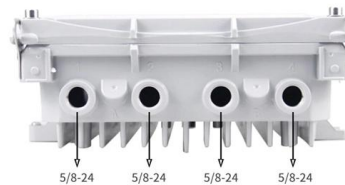

Intelligent Patch Panel System

Intelligent Patch Panel System CAN-INTF-10X
Technical research shows that almost half of all network problems arise from problems in the physical infrastructure level. Despite of this fact the physical