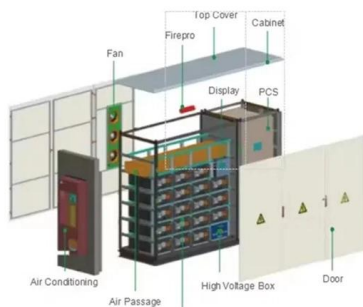

Intelligent Copper Panels

CommScope offers Intelligent Copper Panels for automated infrastructure management solutions that enable you to monitor, manage and optimize your network connectivity in real time