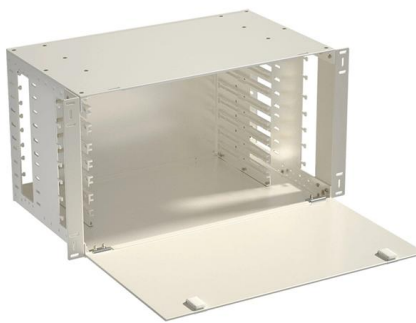

A Design Method of Intelligent Power Distribution Room

Abstract The power distribution system is becoming intelligent supported by using the ubiquitous Internet of Things and a power distribution room. As the terminal of the power grid, the power distribution