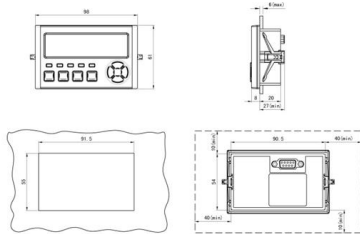

BASIC vs. INTELLIGENT PDUs

Intelligent PDUs can distribute the higher voltages needed to support high density deployments reliably, and prevent tripped circuit breakers with real-time metering at the rack PDU branch circuit.

Intelligent PDUs

Intelligent PDU, also known as smart PDU, goes beyond distributing power to IT equipment within the data centre. It is capable of monitoring, managing, and

PX4 Landing Page

The PX4 combines 30+ years of battle-tested intelligence with industry-proven outlet technology for unparalleled visibility, flexibility, and security. Experience why the