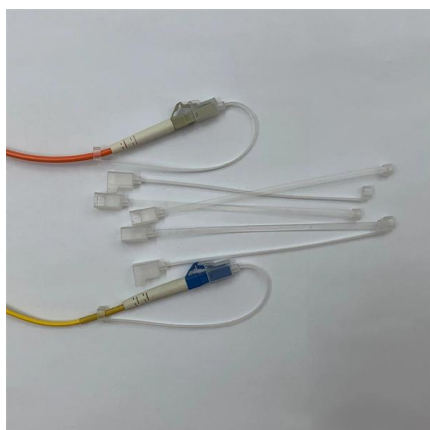

Intelligent Power - MFB - Designers and Manufacturers

Australia's largest PDU manufacturer introduces Intelligent Power®, adding the most extensive range of rack power options available today. Delivering greater