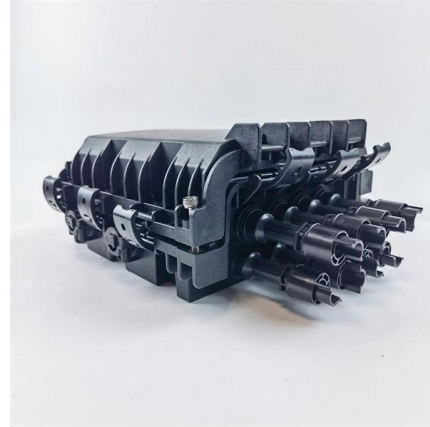

Our PDU offerings present a variety of options to help customize your power profile to best suit your needs. Choose from our basic PDUs or opt for one of our

What is an Intelligent PDU?

An intelligent PDU, or smart PDU, goes beyond distributing power to data center IT equipment. It is capable of monitoring, managing, and controlling power

Contact Us

For datasheets, pricing, or custom high-speed optical interconnect solutions, please visit:
<https://www.syropy.com.pl>