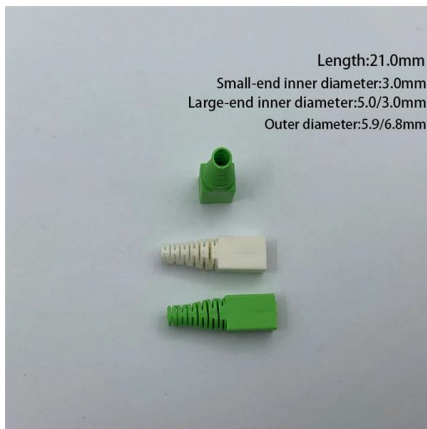

Our PDU offerings present a variety of options to help customize your power profile to best suit your needs. Choose from our basic PDUs or opt for one of our

What is an Intelligent PDU?

An intelligent PDU, or smart PDU, goes beyond distributing power to data center IT equipment. It is capable of monitoring, managing, and controlling power

Contact Us

For datasheets, pricing, or custom high-speed optical interconnect solutions, please visit:
<https://www.syropy.com.pl>