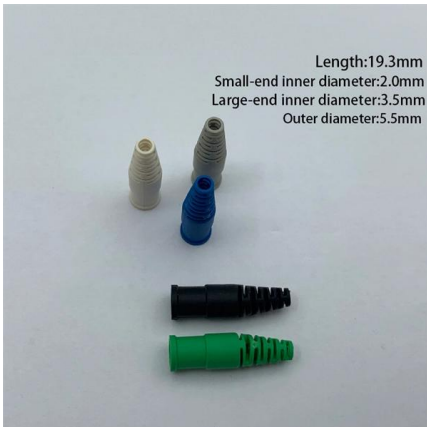

Innovations in Distribution Boxes: Smart Monitoring and Remote

This article explores the latest innovations in Distribution Boxes, focusing on smart monitoring and remote maintenance capabilities that are redefining power distribution management.