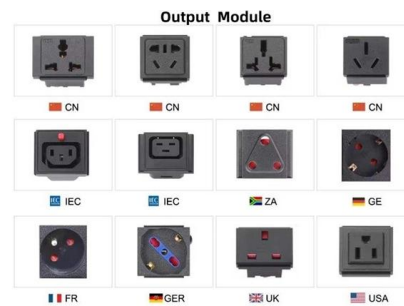

Why Choose Us

KEL-FA , Split Multi Cable Transit Frames

KEL-FA , Split Multi Cable Transit Frames for Cables with Connectors, Tool-Less Assembly / UL Type 12 / IP54 Order your free sample! The media could not be