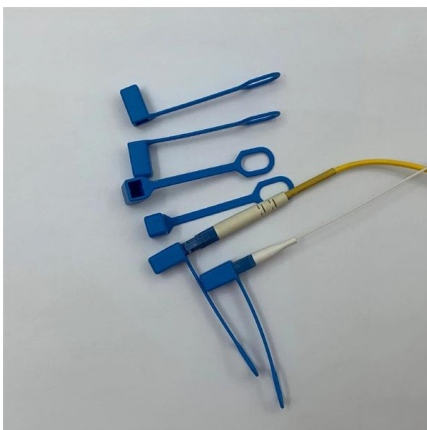

IP54 cable entry frame

Find out all of the information about the icotek GmbH & Co. KG product: IP54 cable entry frame KEL-U-B . Contact a supplier or the parent