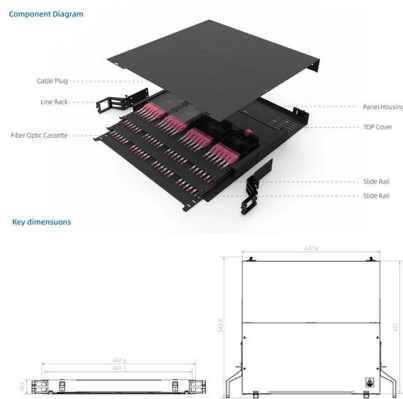

Heavy-Duty Wall Bracket for 150-450 mm Cable Trays

It mounts to the wall with user-supplied hardware and then easily snaps into the