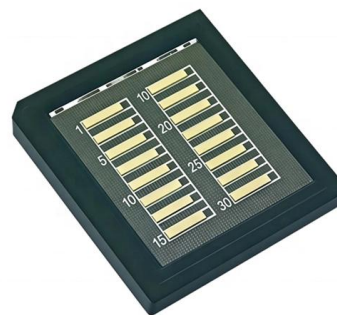

Beama Best Practice Guide , Installation Of The System , Cable

The following recommendations are intended to be a practical guide to ensure the safe and proper installation of cable ladder and cable tray systems and channel support and other support systems.