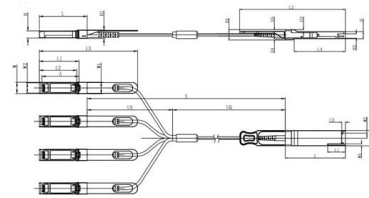

Conduit, trunking and cable trays

7.4.7 Conduit, trunking and cable tray must be installed so as to provide ease of access to cable Circuits throughout the route. Sufficient inspection plates and pulling points must be provided to enable