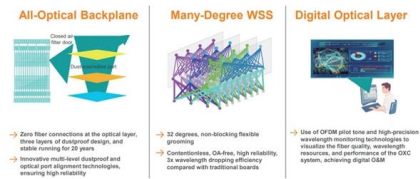

Population distribution and electricity grid of Mali. Using

Using the Low Emissions Analysis Platform and Geographic Information Tools, possible ways to increase the population with access to electricity in Mali by 2050

Distribution Box Guide: Types, Components & Solutions

Flush-mounted Distribution Boxes: Embedded within walls, providing a cleaner look for indoor installations, often seen in modern homes and offices.

Mali's power sector infrastructure - revised October 2025

Revised in October 2025, this map provides a detailed view of the power sector in Mali. The locations of power generation facilities that are operating, under