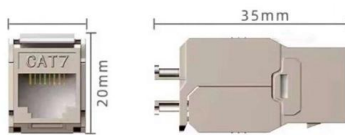

Understanding Distribution Boxes: A Comprehensive Guide

support safer operation in electrical systems For this reason, distribution boxes are widely used in homes, commercial buildings, industrial

Embedded Installation Of Distribution Box

According to the installation size of wall mounted (surface mounted) terminal combination electrical appliances, first drill bolt holes or embedded wood bricks, then open the upper cover of the

- ✓ Slow Axis Aligned (0°) - for standard sensing applications
- ✓ Fast Axis Aligned (90°) - for special modulation applications
- ✓ 45° Axis Aligned - for depolarizer applications

Installation process of distribution box

3. The distribution box shall be embedded in the installation, and the panel after installation shall be flat with the wall. 4. After the cabinet (panel) adjustment is