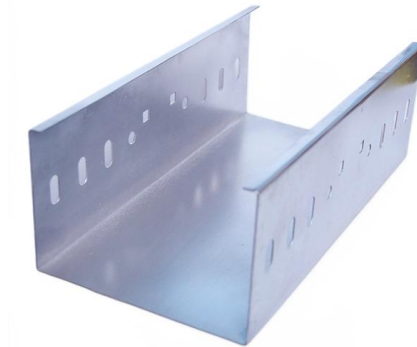

Installation of a 24-port fiber optic terminal box

Installation of a 24-port fiber optic terminal box

PTE 24 U.I. 24-Port Fiber Optic Terminal Box Manufacturer

The 24-Port Fiber Optic Terminal Box presents all connections in one unified high-density rack of 24 SC/APC adapters without flanges. The innovative sliding

24 Port SC Fiber Optic Terminal Box Fixed Type

The 24 SC Fiber Optic Terminal Box Fixed Type is a efficient solution designed for managing and protecting fiber connections.

101 Guidelines for Fiber Termination Box

It is designed to be easily installed, maintained and managed. Featuring a compact design for wall or rack mounting, it provides a space-saving

Fiber Optic Terminal Box -- Wall & Desktop , TTI Fiber

Fiber Optic Terminal Box Last-Mile Termination Wall-mount and desktop terminal boxes for FTTH and indoor cabling -- 4 to 24 ports with IP65 outdoor options.