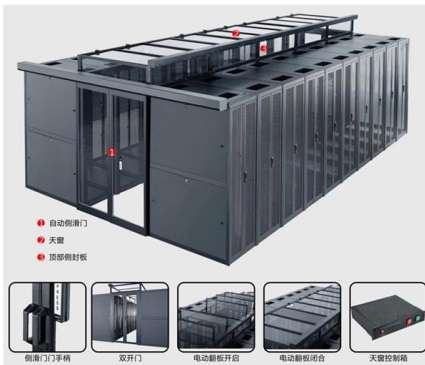

Fiber Optic Terminal Box 24 core FAT-24C

Description FAT-24C Fiber Termination Box provides a high density wall mounted solution for next generation networks, which aims to provide and manage

PTE 24 U.I. 24-Port Fiber Optic Terminal Box Manufacturer

Upgrade Your Network Hub with 24-Port Fiber Optic Terminal Box! Contact us today to get a quote on our high-density 24-port termination solution and learn more

24port Fiber Termination Box (FTB)

3C TECH TM Approved Fiber Termination Box Supplier in Malaysia with accessories. For FTTH solution installation and fiber optic termination purposes.

24 Port Outdoor Fiber Optic Distribution Box , AZE

AZE's Outdoor Fiber Optic Distribution Box is applicable in FTTH project and suitable for building's outer walls application; They can distribute cables after installing