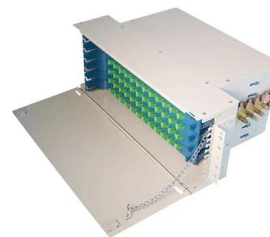

FTTH 24 Core Fiber Optic Distribution Box Optical Fiber Terminal Box

FTTH 24 core fiber terminal box is suitable for the distribution and terminal connection for various kinds of optical fiber system, especially suitable for mini-network terminal distribution, in which the optical