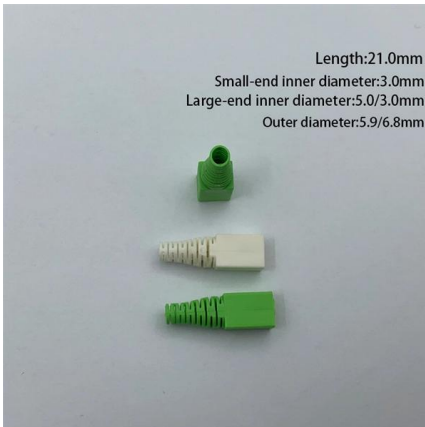

Electrical DB, SMDB, and MDB Installation Guide

The document provides a method statement for installing electrical distribution

HOW TO CREATE A MAGNETIC BLACKBOARD ON

Transform any wall in your home into a fun and creative space with these quick and easy steps - perfect for shopping lists, notes and reminders, or simply to

BLACKBOARD MF4100 INSTALLATION MANUAL Pdf

View and Download Blackboard MF4100 installation manual online. Transaction System. MF4100 card reader pdf manual download.

How to Install a Distribution Box--A Comprehensive

Before starting the installation, finding a proper place for putting the distribution box is crucial, because it largely decides the safety and convenience