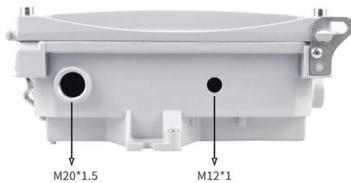

ADSS Optical Fiber Cables: A Guide to 6-288 Core Configurations

Conclusion ADSS cables with 6-288 cores provide unparalleled flexibility for modern optical networks. Lower-core models deliver cost efficiency for localized projects, while ultra-high