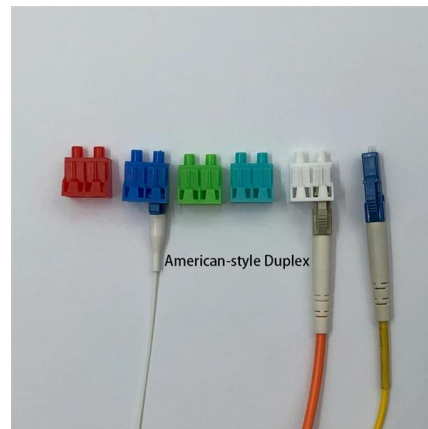

Opti-Core 144 and 288-Fibre Indoor Ribbon Cables, LSZH and

288 singlemode fibres for high density data center distribution applications. The fibres shall be ribbonized for easy mass fusion splicing and termination with 12-fibre MPO style connectors.