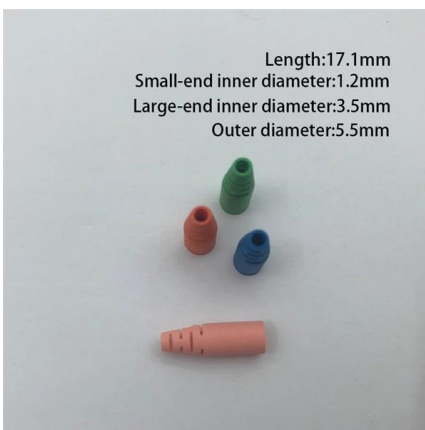

ITPro Today, Network Computing and IoT World Today have combined with TechTarget . The page you are looking for may no longer exist.

Length:17.1mm
Small-end inner diameter:1.2mm
Large-end inner diameter:3.5mm
Outer diameter:5.5mm