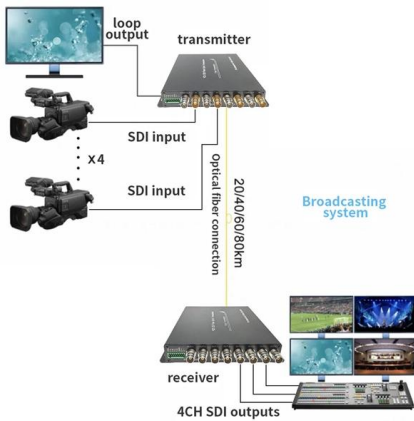

Find here Power Distribution Box, electric distribution box manufacturers, suppliers & exporters in India. Get contact details & address of companies

LIEBERT® FPC POWER DISTRIBUTION CABINE

The Liebert FPC power center is engineered to combine the convenience and cost savings of a pre-packaged, factory-tested unit with the flexibility of a custom-tailored power system.

A distribution box is the heart of any electrical system. It takes the incoming power and safely distributes it to different circuits throughout your

Power Distribution Boxes Explained Simply

Learn what a power distribution box is, how it works, key components, types, and why it's vital for safe and efficient electrical systems.

Distribution Box price in Pakistan - Powerhouse Express

A distribution box, also known as a distribution board, is a critical component in any electrical setup. It functions as a hub that houses circuit breakers, switches, and

How To Properly Install Server Rack Power Distribution

Learn how to correctly install power distribution units (PDUs) in your server rack for efficient and reliable power management.

Contact Us

For datasheets, pricing, or custom high-speed optical interconnect solutions, please visit:
<https://www.syropy.com.pl>