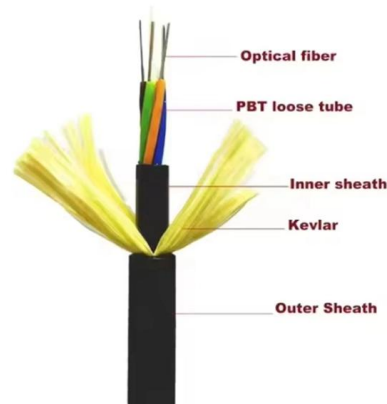

Smart Building , Intelligent Building Management System , Buildings

ABB's Smart Switchgear solutions are designed to improve energy efficiency, reliability, safety, and ease of operation in various applications such as commercial buildings, infrastructure, and industrial facilities.