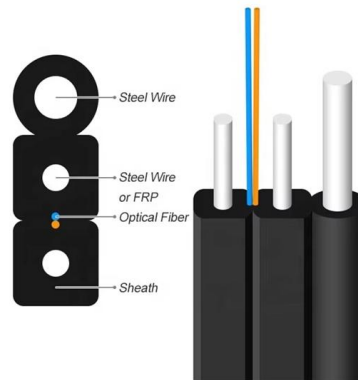

Junction Boxes For Hazardous Locations

BriskHeat Copper-free aluminum junction boxes provide protection for electrical connections in hazardous locations. This electrical junction box has a watertight cover, preventing water from