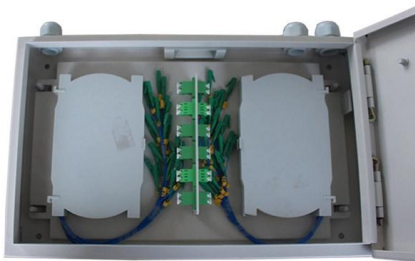

24 Core ADSS Optical Fiber Cable

Explore detailed specifications and price-influencing factors of 24 core ADSS optical fiber cables. Learn how span length, fiber type, sheath, and installation conditions affect pricing.