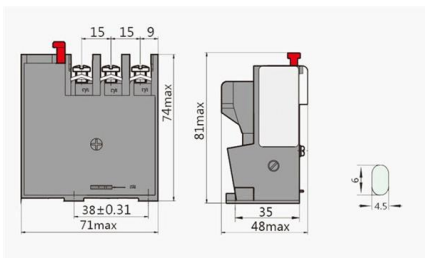

24 Core and 48 Core Fiber Optic Cable

24 Core and 48 Core Fiber Optic Cable Fiber optic cable is a cable containing one or multiple optical fibers that are used to transmit the signal. The optical fiber