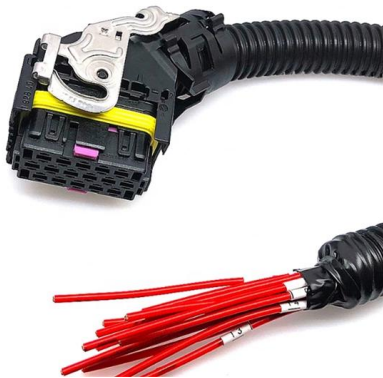

Power Boxes , McMaster-Carr

Choose from our selection of power boxes, including over 2,800 products in a wide range of styles and sizes. Same and Next Day Delivery.

Tool Box Handle Rotatable Handle Movable Handle Industrial Folding

Suitable for a variety of switchgear, control cabinets, distribution cabinets, toolboxes and a series of industrial chassis and cabinets. Package: 1pc 120mm 90 degree foldable handle.

Distribution Box Guide: Types, Components & Solutions

Distribution box 1-phase: Commonly used in residential applications, these are designed for lower power loads and typically feature fewer circuit