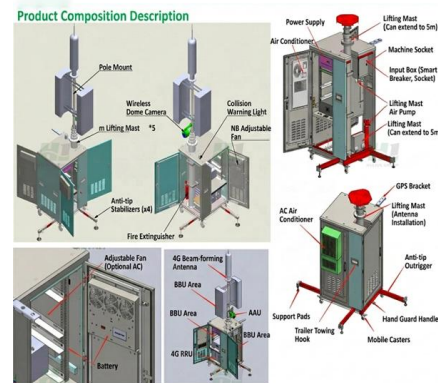

Power over Ethernet (PoE) Industrial Ethernet Switches

PoE Industrial Ethernet Switches Compact DIN Rail PoE Switches In addition to transmitting network data, a PoE Switch has a built-in Power over Ethernet