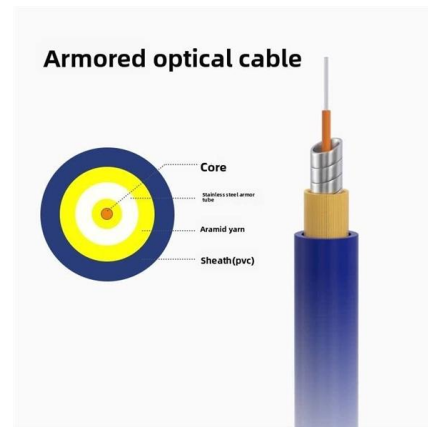

Switches

Switches price in Sri Lanka. Buy online & we deliver to your doorstep.

Switches

Maximum Reliability Switches for all network requirements with an affordable price. Authorized Hikvision distributor in Colombo Sri Lanka