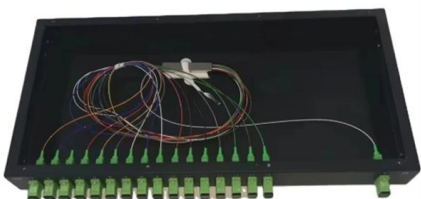

Offering remote access solutions using wireless cellular 2G/3G/4G LTE/5G or DSL broadband technologies and industrial-grade layer 3 routing switches, Westermo ensures connections to your

Cisco Industrial Ethernet 1000 Series Switches

Keep your industrial operations running smoothly with secure, compact, Power over Ethernet (PoE)-enabled, and easy-to-manage Industrial Ethernet 1000 Series

Industrial Ethernet Switches - Cost-Effective,

Industrial Ethernet Switches WAGO's range of switches ensures the scalability of your ETHERNET network infrastructure, while providing outstanding electrical

RUGGEDCOM , Siemens

Explore products RUGGEDCOM offers Ethernet Layer 2 rack and compact switches, Layer 3 routers and multi-service platforms, media converters, serial device

RG-NBS3100-8GT2SFP, 10-Port Gigabit Layer 2 Cloud Managed Non-PoE Switch

RG-NBS3100-8GT2SFP, 10-Port Gigabit Layer 2 Cloud Managed Non-PoE Switch Enterprise, Hospitality, Factory, Education, Retails etc.