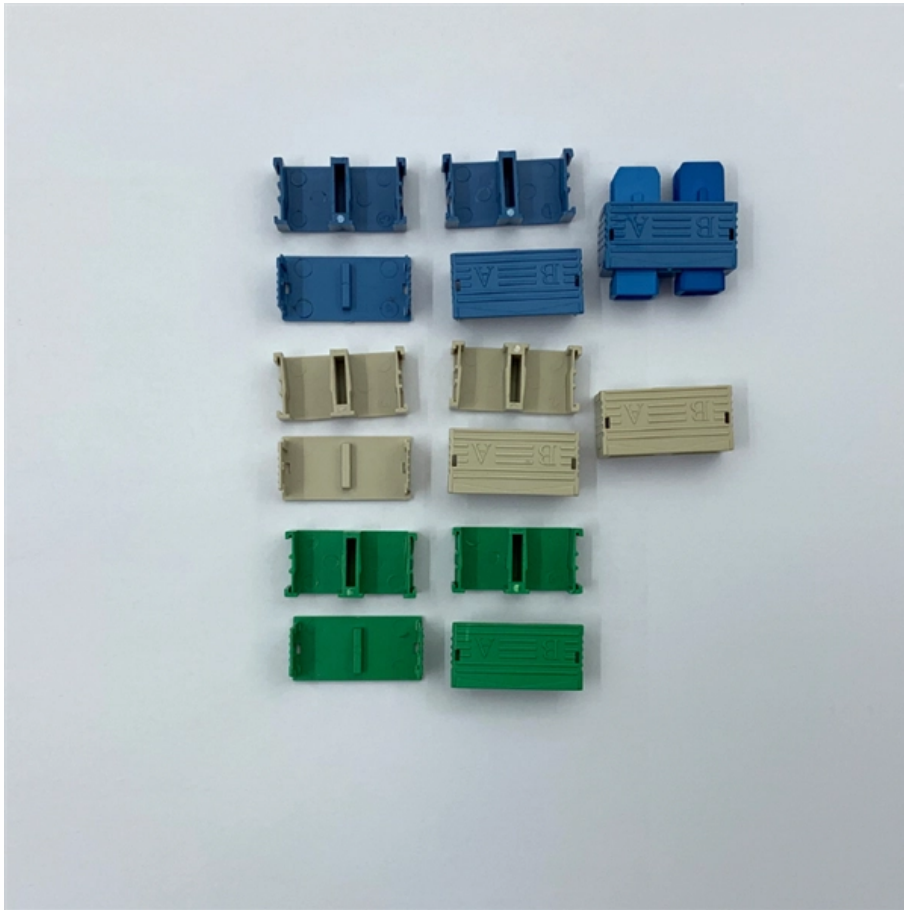

Indoor sockets in the distribution box

Indoor sockets in the distribution box

Distribution Box Guide: Types, Components & Solutions

Understand distribution boxes (DB boxes) in 5 minutes. Learn about types, components, functions, and uses. Find the perfect DB box for your needs.

Distribution Boxes: Types and Functions

Learn what an electrical distribution box (DB/distribution board) is, its main components (MCB/RCCB/RCBO, SPD, busbar) and common types.

Amazon

About this item . THQL Circuit Breaker Box, 4-Space, 125A Circuit Breaker Panels, Indoor Main Lug Load Center, No UL Approval ; NEMA 1 STEEL ENCLOSURE--Constructed of high-quality