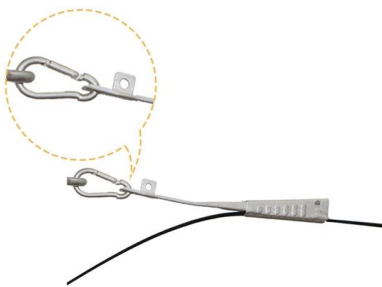

Indoor electrical distribution box in metal box

Lockable Outdoor Electrical Distribution Box, Stainless Steel Junction

Introducing our Outdoor/Indoor Electrical Junction Box, a Wall Mounted Waterproof Metal Box designed for versatility and durability. Crafted from high-quality stainless steel, this electrical shell box is

Metal electrical distribution box with IP54 protection for

Special electrical distribution box to be mounted on the wall, perfect for the

Lihon Indoor Distribution Box Panel Box Electrical Distribution Box

MDC series metal distribution boxes are designed for safe, reliable distribution and control of electrical power as service entrance equipment in residential,

Weatherproof 304 Stainless Steel Fuse Distribution Boxes with