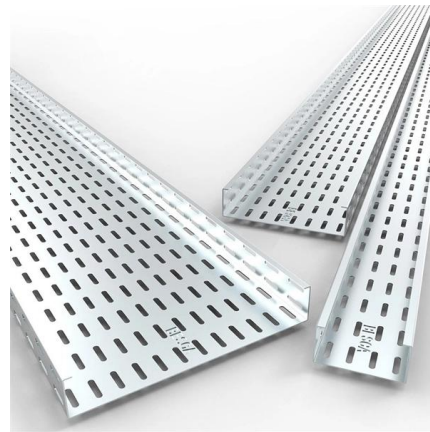

wholesale Customization Electrical Box Power Distribution Cabinet

Explore unbeatable offers on electrical control cabinet Customization Electrical Box Power Distribution Cabinet Motor Pump Control Panel. Shop now and enjoy amazing discounts on bulk purchases.

Page 11/11

Contact Us

For datasheets, pricing, or custom high-speed optical interconnect solutions, please visit:
<https://www.syropy.com.pl>