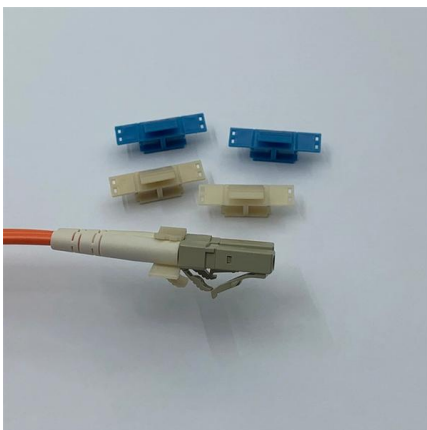

Understanding Distribution Boxes: A Comprehensive Guide

A distribution box, also known as a power distribution box or electrical distribution box, is used to distribute electrical power safely to multiple

VEVOR NEMA Steel Enclosure, 20 x 16 x 10" NEMA

The electric enclosure box is made of high-quality carbon steel.

1.An Ultimate Guide for Metal Distribution Boxes

Among the various types of distribution boxes, metal distribution boxes stand out due to their durability, fire resistance, and grounding capabilities. This article explores

Metalbox Distribution Boxes , IP40, IK07 , Solera

The Metalbox recessed distribution boxes from Solera are certified with IP40 and IK07, are linkable, and feature a removable metal frame.

Distribution BoxStainless Steel Weatherproof Electrical Enclosure Box