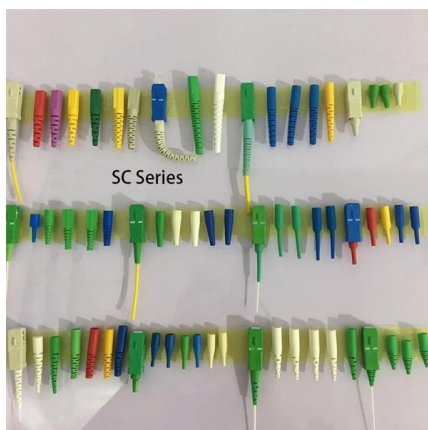

The Ultimate Fiber Optic Cable Size Reference Chart

Choosing the Right Fiber Size for Your Application
Selecting the correct fiber optic size for your specific application is crucial to ensuring optimal