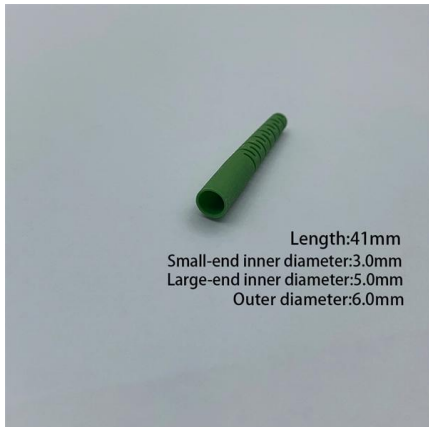

Length:41mm  
Small-end inner diameter:3.0mm  
Large-end inner diameter:5.0mm  
Outer diameter:6.0mm