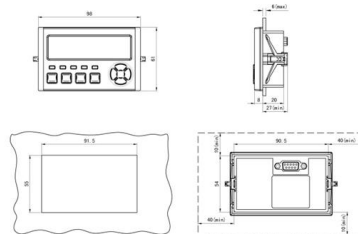

Fiber Optic Wall Boxes & Enclosures

Fiber Optic Wall Boxes & Enclosures Showing 1 - 16 of 16 products Sort by: Featured View Fiber Optic Wall Boxes & Splice Enclosures Indoor Wall Mounted Fiber