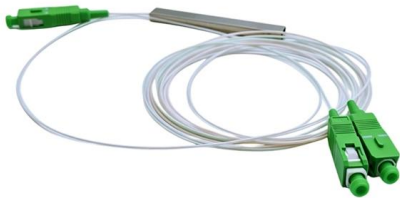

Fiber Optic Panels

Reserve space for future fiber optic needs with our blank fiber adapter panel. This panel snaps in for easy expansion and compliance with TIA/EIA-568-C.3 standards.

FTTH Faceplate Fiber Socket Panel SC LC Wall Mount

What Is FTTH Faceplate Fiber Socket Panel SC LC Wall Mount Indoor? Price For Sale and Specifications in Producer,Manufacturer,Wholesale

4 Port SC Fiber Termination Box, 4 Cores Splice

The 4 port FTTH termination box is a professional enclosure designed to provide a reliable and efficient fiber termination solution for indoor fiber-to-the-home

Fiber Access Terminal Box