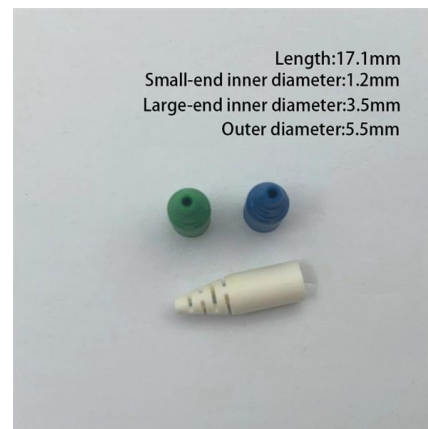

8 Port Fiber Distribution Box with Cable Gland,10 Cores

The 8 Port Fiber Distribution Box supports 2 cable entries (7.4-7.8 mm) and can house one 1x8 blockless splitter and 8 sc adapter for 8 cores termination and 10

Infinique FTTH 4 Core Singlemode Cable

Infinique Indoor Flat FTTH Drop Cable is used in high speed and broadband telecommunication application and is suitable for indoor applications. The indoor