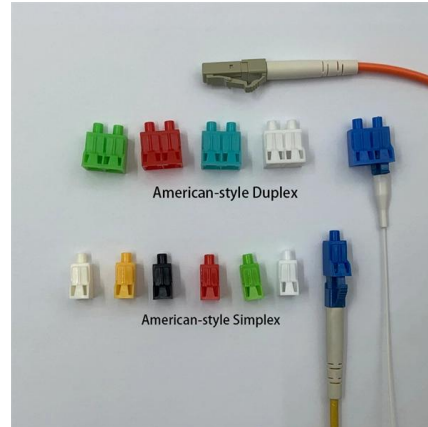

The 8 Port Fiber Distribution Box supports 2 cable entries (7.4-7.8 mm) and can house one 1x8 blockless splitter and 8 sc adapter for 8 cores termination and 10

Infinique FTTH 4 Core Singlemode Cable

Infinique Indoor Flat FTTH Drop Cable is used in high speed and broadband telecommunication application and is suitable for indoor applications. The indoor

Indoor Fiber Wall Outlet Plate with 2 SC Port, 2 Splices

This ultra-slim fttt termination box features 2 sc port that provides fiber optic connectivity to your enterprise and home. It is of high quality plastics which provides strong protection for drop cable and