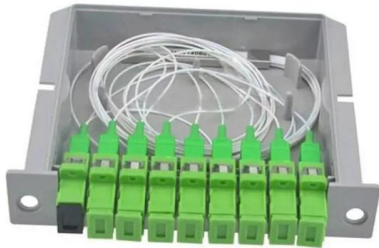

Metal Electrical Box Covers for Indoor and Outdoor Use

Whether you need a metal cover plate for an electrical box indoors or a rugged solution for harsh environments, our selection ensures safe, secure, and professional finishes.