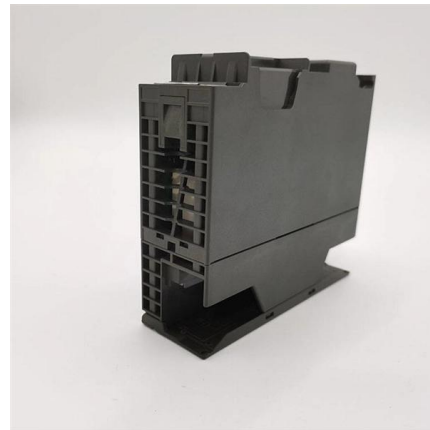

Indoor Distribution Box Cover Plate

Indoor Distribution Box Cover Plate

Box Electrical Wall Plates & Outlet Covers

When it comes to Box Electrical Wall Plates & Covers, you can count on Grainger. Supplies and solutions for every industry, plus easy ordering, fast delivery and 24/7 customer support.

Amazon : DIN Rail Box

Waterproof Distribution Protection Box, ABS Plastic Breaker Electrical Box and Transparent Cover IP65, for Indoor Outdoor Wall Circuit Breaker (HT-2WAY)

Amazon : Breaker Box Cover

Breaker Filler Plate for 1 inch Universal Circuit Breaker Cover, Load Center Flush Cover (Comes with Breaker Box Label) 10 Pack 50+ bought in past month Add to cart

smseace Distribution Protection Box, ABS Plastic Transparent Cover

smseace Distribution Protection Box, ABS Plastic Transparent Cover Waterproof Distribution Box IP65, for Indoor Wall Circuit Breaker (8 Way) - Amazon Product name: Distribution protection box