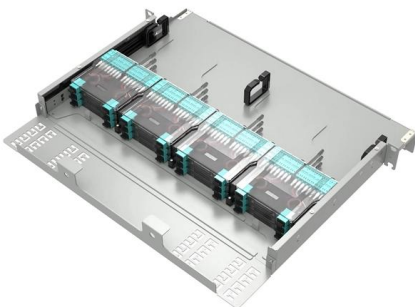

Processor Supports 40G And Latest OTN Mapping

They also integrate a 40G media access controller (MAC), enabling the monitoring and mapping of 40G clients to OTN, compliant with the latest G.709 (Amendment