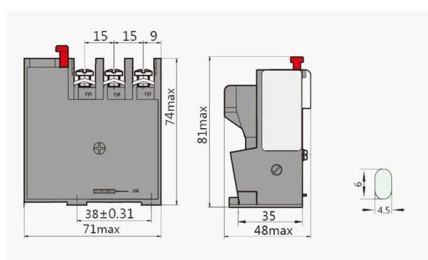

PM5442 META-120G

The DIGI 60G enables power and cost efficient 6x10G / 40G line cards for OTN switching systems, and Transponder/ Muxponder/ADM cards with integrated ODU0/ODUflex support for OTN transport