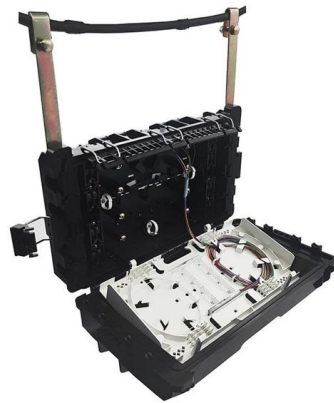

Lisensi Router Rackmount Router Desktop Router
Outdoor Router Wireless Router LTE Board Only
Server Switch Managed Switch Managed POE
Switch Unmanaged Switch Unmanaged POE
Firewall