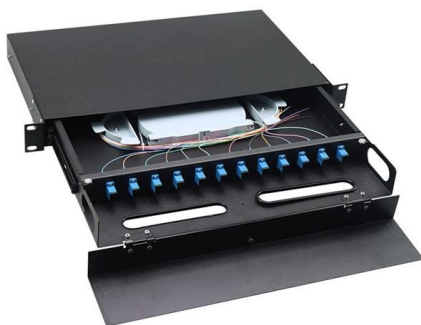

Ladder Cable Tray In Indonesia

We, one of the well-known Ladder Cable Trays Suppliers and Exporters from Indonesia, offer a comprehensive range of cable trays manufactured using high-quality materials to ensure strength,