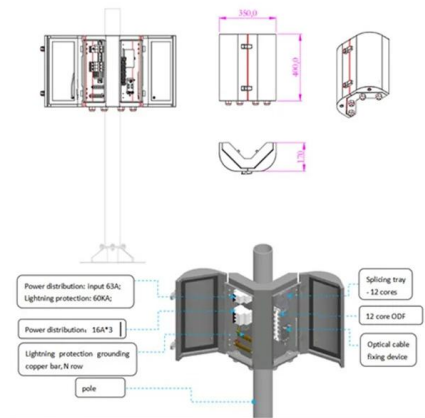

PPI India

Contact Us. PPI assures you of the optimum solution for your every possible need of process sensing, process monitoring, process control & process recording.

Temperature Switches

Find here Temperature Switches, Temp Sensor Switches manufacturers, suppliers & exporters in India. Get contact details & address of companies manufacturing and

RTD Cable and Pt100 Thermocouple Extension/ Sensor

Manufacturer of RTD Cable in India, find Variety of Pt100 RTD Extension Cable at