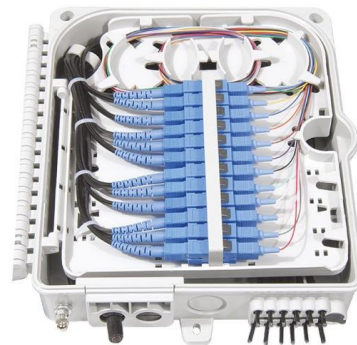

# **India Temperature Sensing Cable Terminal Box**

## India Temperature Sensing Cable Terminal Box

---

### INDIAN RAILWAY STANDARD SPECIFICATION FOR CABLE TERMINATION BOXES

1.1 This specification lays down the technical requirements and provisions on sampling and tests for cable termination boxes (indoor) used for termination of underground derivation cable for providing

### NTC Ring Temperature Sensor Cable Assemblies

Molex's Temperature Sensor Cable Assemblies are available in a variety of beta values, resistances, lengths and temperature ranges to meet a diverse range of