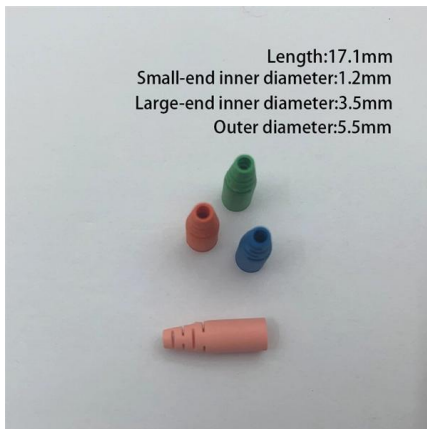

12 Cores Rack Mounted Fiber Optic Terminal Box As

Buy high quality 12 Cores Rack Mounted Fiber Optic Terminal Box As distribution box FS-JJ/SC24-12C cables management from China Fiber Termination Box supplier with free shipping to worldwide and