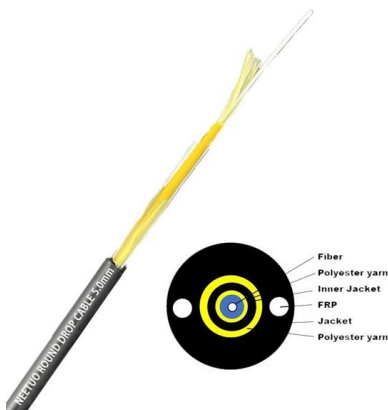

Global IT Products & Network Solutions Provider , Black Box

Black Box is a global leader in digital infrastructure solutions, delivering network and system integration, managed services, and technology products to Fortune 100 and top global enterprises. With a